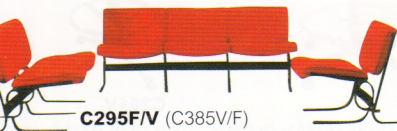

C283
STACKABLE CHAIR
有/無枱板膠疊椅 W470 mm

C284 (C379)
FOLDING CHAIR
有/無枱板大背摺椅

C285 (C376)
TABLE CHAIR STACKABLE
疊式課室枱板椅

C286
STACKABLE PLASTIC CHAIR
膠疊椅

C287 (C380)
STACKABLE PLASTIC CHAIR
膠疊椅

C288 (C381)
STOOL STACKABLE
膠疊櫈

C289 (C382)
STOOL STACKABLE
膠疊櫈

C290 (C383)
BENCH PLASTIC
(2/3/4/5座位)
圓通/合金架膠長椅
W515 X D500 mm/SEAT

C291
LOBBY CHAIR (3/4座位)
全膠/半捫布長椅 S.W.470

C292V (C384V)
LOBBY CHAIR (1/2/3座位)
接待室仿皮長梳化
A. W60" X D22" X SH16"
B. W70" X D22" X SH16"
C. W60" X D18" X SH16"
D. W70" X D18" X SH16"

C293F
LOBBY CHAIR (2/3/4/5座位)
接待室布面梳化W470 X D430 mm/座位

C294F
LOBBY CHAIR (2/3/4座位)
接待室布面梳化 W500 X D550 mm/座位

C295F/V (C385V/F)
LOBBY CHAIR (1/2/3座位)
接待室布面/仿皮梳化 W520 X D665 mm

C296F
LOBBY CHAIR
(1/2/3座位) 布面梳化
W720 / 1300 / 1880 X D600 mm