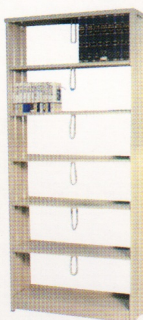

STEEL FRAME GLASS
SLIDING DOORS CABINET
919SF 鋼框玻璃移門柜
W35" X D16" X H70"

BOOKSHELF 5/6 TIERS
940J 五/六層日本書架
W32" X D10" X H60" / 71"