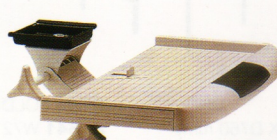

CD48 KEYBOARD DRAWER
旋轉升降式枱底鍵盤
W560 X D360 mm